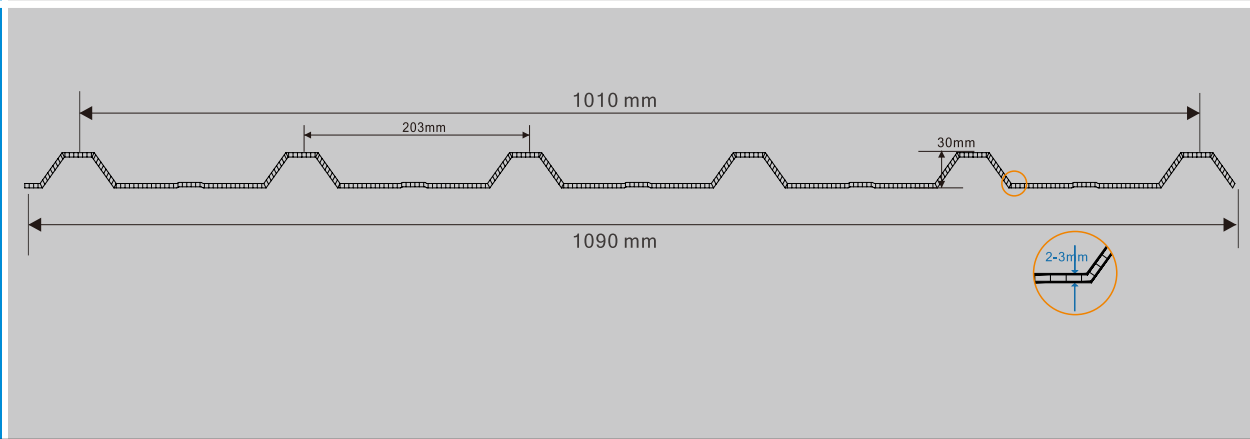

1090型中空瓦楞板
1090 corrugated