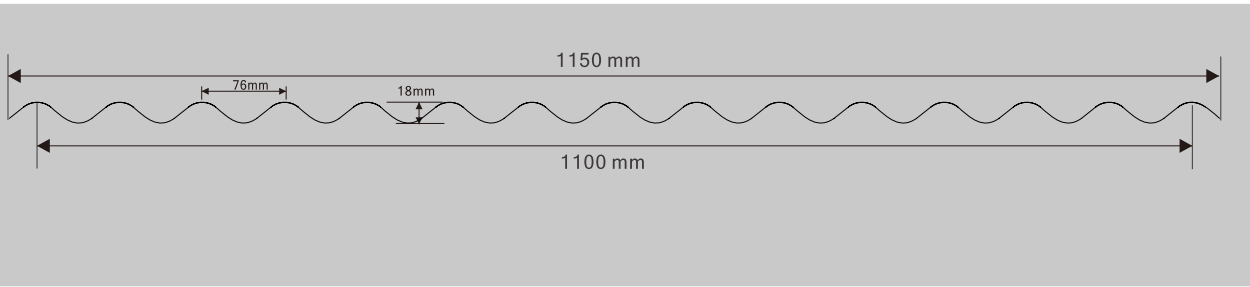

110型实心梯形瓦
110 greca sheet

840型实心板
840 solid

76型实心圆波
76 solid