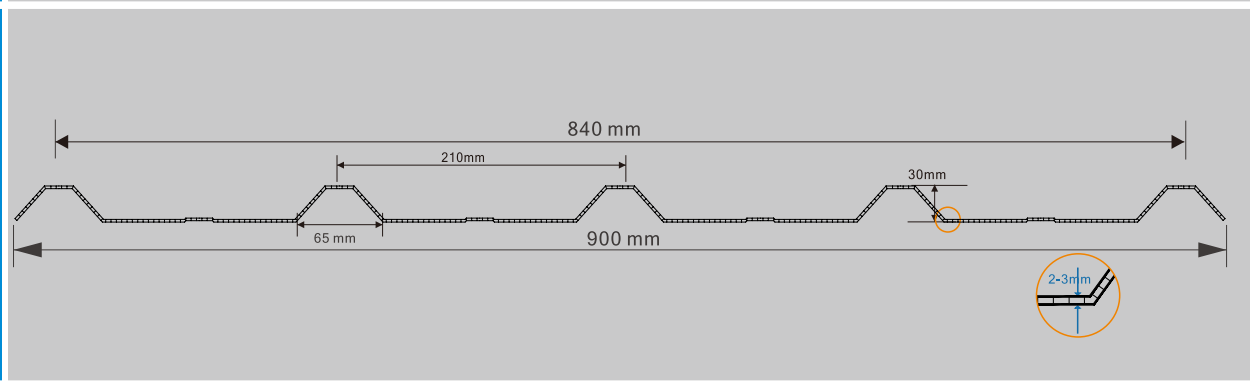

840型中空瓦楞板
840 corrugated