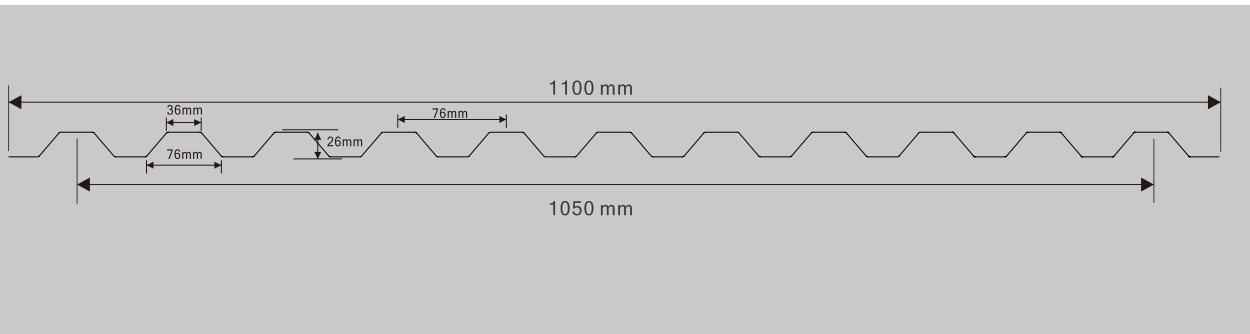

76型实心圆波
76 solid

板谷PC瓦楞板系列 CORRUGATED SHEETS

PC实心瓦楞板 SOLID CORRUGATED SHEET

板谷实心瓦楞板全部采用全新进口原料, 不仅透光度超高, 更具有长久的使用寿命, 可广泛应用于厂房采光, 车棚雨棚等. 板谷目前已开发出多种不同的瓦型, 更多瓦型正在开发中. 更多详细资料, 请电话咨询我们

Made by 100% virgin imported material, Polyvalley solid corrugated sheet can get very high light transmission with long life service. The following is data sheet of current different types of corrugation. We are still developing new types. Please contact us for more detailed information.

110型实心梯形瓦
110 greca sheet