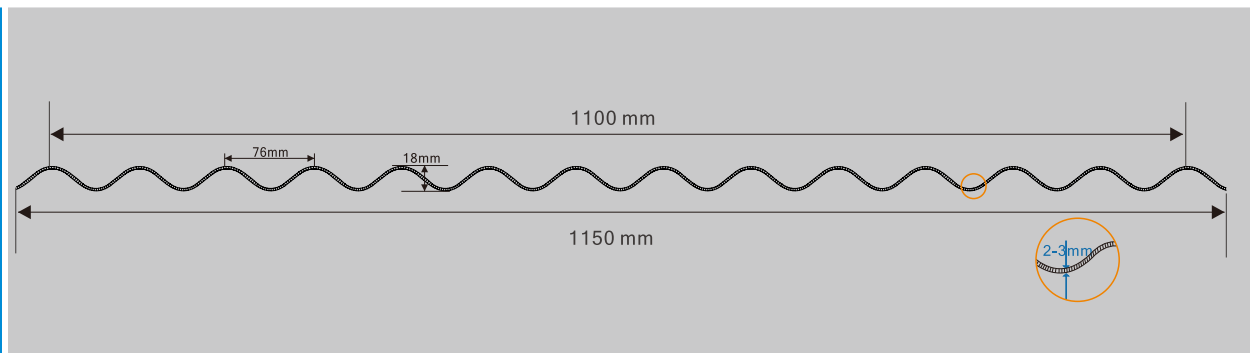

76型圆波瓦楞板
76 corrugated