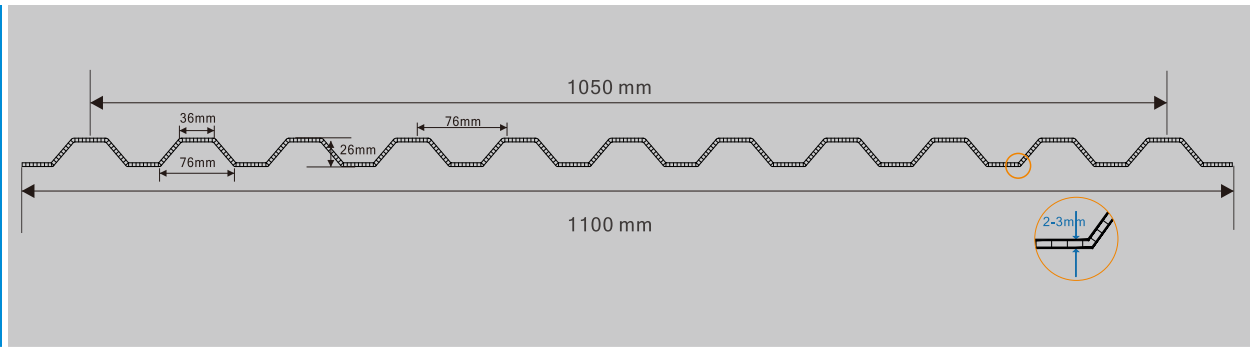

板谷PC瓦楞板系列 CORRUGATED SHEETS

板谷中空瓦楞板规格参数 MULTIWALL CORRUGATED SHEET DATA

以下为板谷公司常用中空瓦楞板瓦型参数。板谷科技目前已研发出多种瓦型中空瓦楞板，可方便适用与不同的领域，更多详细情况，请电话咨询我们
We have developed many kinds of corrugated sheets with following data in details. You can contact us for further information at any time.

110型中空梯形瓦
110 corrugated